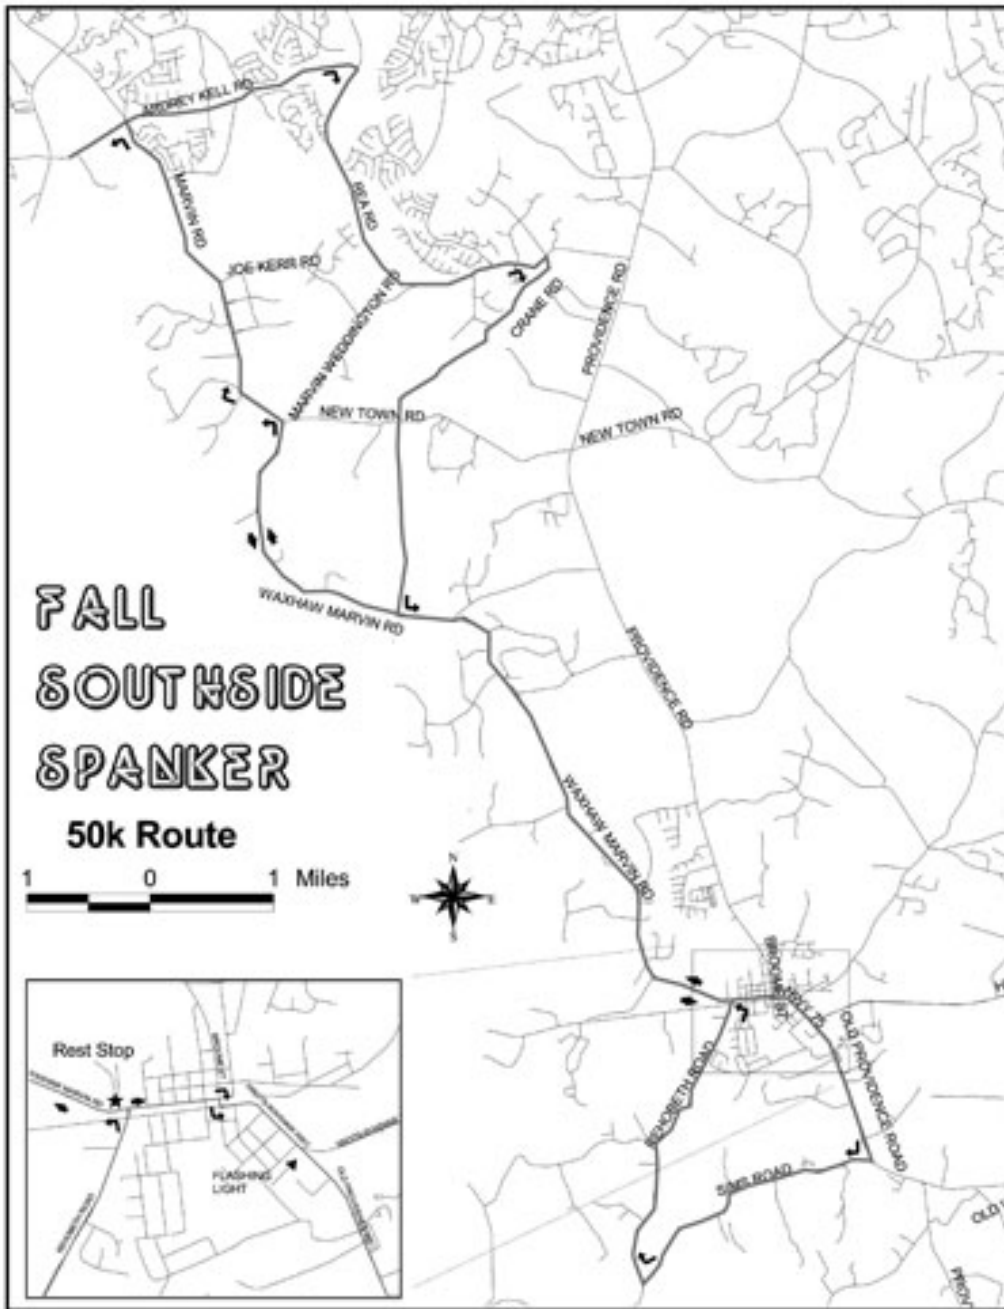

**Charlotte, NC**  
**Start: Park 521**  
**Miles: 30+**

30-plus mile route in South Charlotte from Park 521. Great route all year round. Use a bit of extra caution as you pass through town. Part of the Fall Southside Spanker Ride.

<b>TURN</b>	<b>DIRECTION</b>
START	Park 521 on Ardrey Kell Rd
RIGHT	Ardrey Kell Rd
RIGHT	Rea Rd
RIGHT	Crane Rd
LEFT	Waxhaw-Marvin Rd
RIGHT	Broome St
LEFT	Hwy 75
RIGHT	Old Providence Rd
RIGHT	Sims Rd
RIGHT	Rehobeth Rd
LEFT	Waxhaw-Marvin Rd
LEFT	New Town Rd
RIGHT	Marvin Rd
LEFT	Ardrey Kell Rd
LEFT	Park 521
FINISH	Parking lot