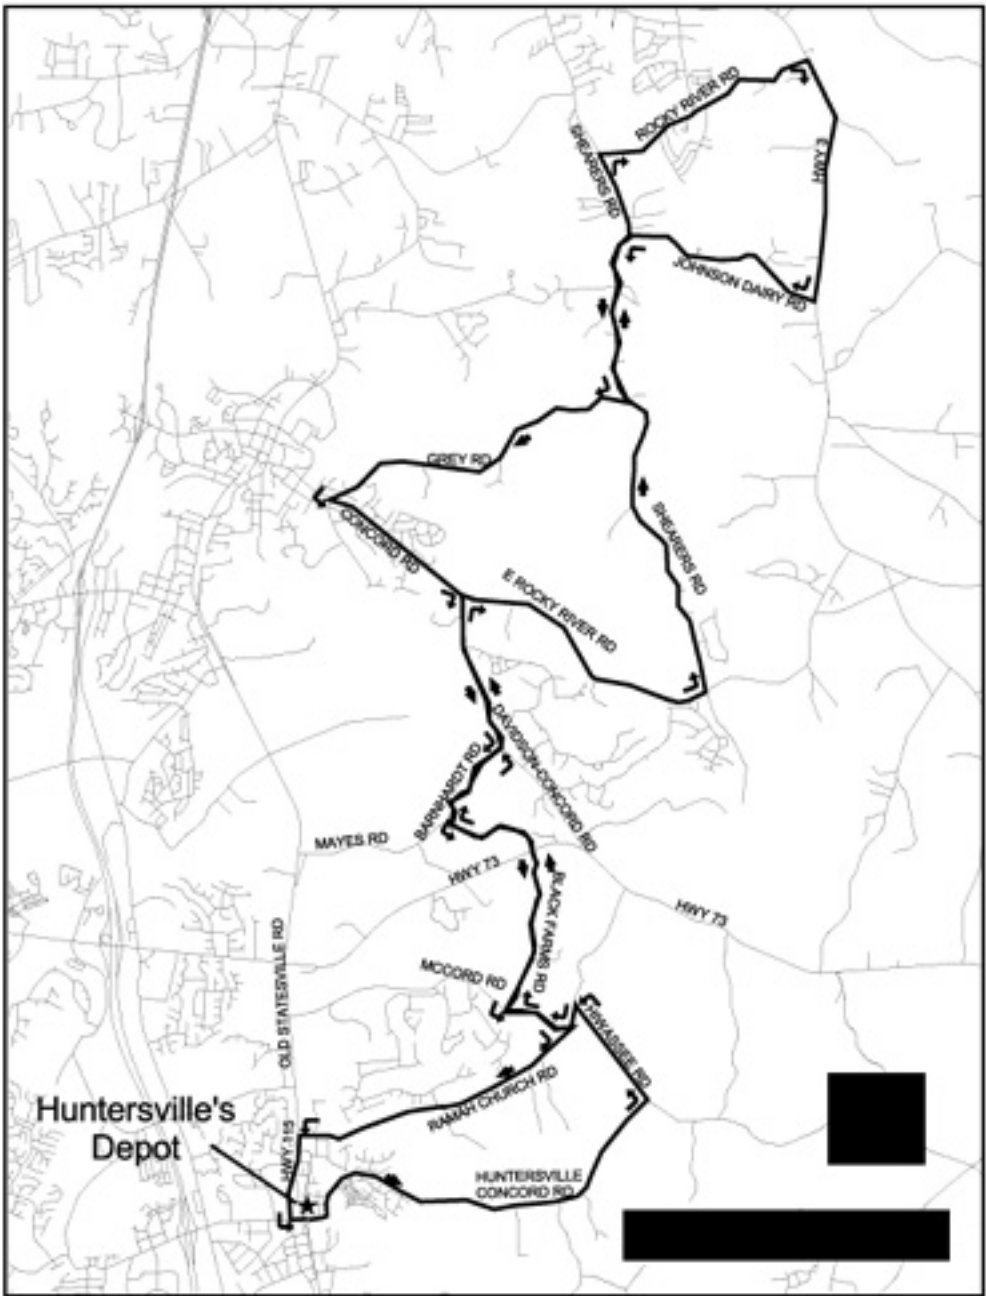

Huntersville, NC
Start: Huntersville Deport
Miles: 35

This is a 35-mile route in the Huntersville area. On several of the roads you will travel both directions. Despite the repetition, it's a good route!

TURN	DIRECTION
START	Head out Huntersville-Concord Rd
LEFT	Hiwassee Rd
LEFT	Ramah Church R
RIGHT	McCord Rd
RIGHT	Black Farms Rd
RIGHT	Barnhardt Rd
LEFT	Davidson-Concord Rd
RIGHT	E Rocky River Rd
LEFT	Shearers Rd
RIGHT	Rocky River Rd
LEFT	Hwy 3
RIGHT	Johnson Dairy Rd
LEFT	Shearers Rd
RIGHT	Grey Rd
LEFT	Concord Rd
RIGHT	Davidson-Concord Rd
RIGHT	Barnhardt Rd
LEFT	Mayes Rd
LEFT	McCord Rd
RIGHT	Ramah Rd
LEFT	Hwy 115
RIGHT	Huntersville-Concord Rd
FINISH	Parking lot

Huntersville, NC
35 MI