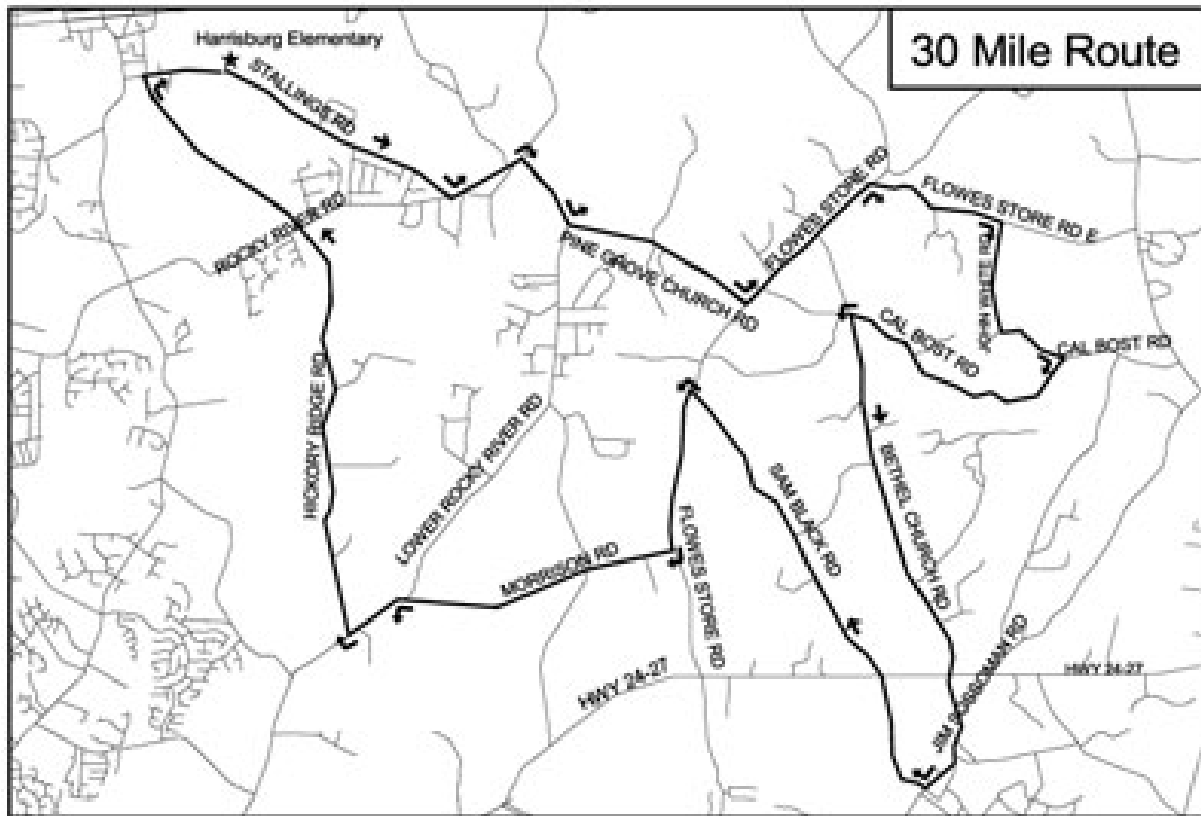

Harrisburg, NC
Start: Harrisburg Elementary School
Miles: 30

Roads are in descent shape, very few pot holes, and lots of hills. Great ride, But not for the faint of heart! On a scale from 1 to 3 (Beginner to intermediate to advanced) Rate it a 2.5 because of the climbs with a note about the hills. Last few miles offers a great cool down with very few hills ~ 30 ml. route.

MILES	TURN	DIRECTION
0.0	LEFT	Exit on Stallings Rd
2.2	LEFT	Rocky River Rd
2.8	RIGHT	Lower Rocky River Rd
3.5	LEFT	Pine Grove Church Rd
5.0	LEFT	Flowes Store Rd
6.4	RIGHT	Flowes Store Rd East
7.6	RIGHT	John White Rd
9.1	RIGHT	Cal Bost Rd
11.2	LEFT	Bethel Church Rd
15.3	RIGHT	Sam Black Rd
19.1	LEFT	Flowes Store Rd
20.4	RIGHT	Morrison Rd
22.6	LEFT	Lower Rocky River Rd
23.1	RIGHT	Hickory Ridge Rd
28.2	RIGHT	Stallings Rd
29.0	LEFT	Harrisburg Elementary School

Harrisburg, NC
30 MI